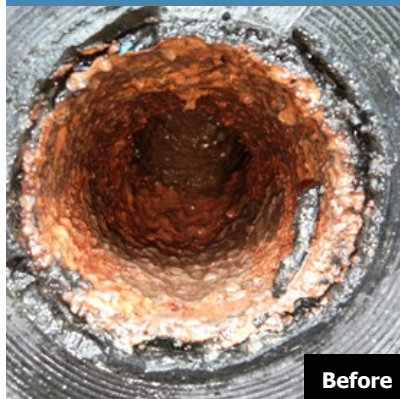

Installation details

Location: IBIS Hotel Surabaya
Indonesia

Model:  S25

Area: water main

Installer: PT Biosolutions
www.biosolutions.co.id

Vulcan effect — before and after

Before installing the Vulcan system, the pipeline had a lot of sedimentation of scale, the client had to do manual cleaning.

After 3 months of Vulcan, it has begun to erode and clean the scale out of the system.

The clients are happy with the performance of Vulcan.

Hot Water Tank

After 3 months scale is no longer forming and the hot water tank is free of scale and sediment.

Hot Water Pipe

After 3 months the rust in the pipe has lightened and the amount of scale is gradually reducing.