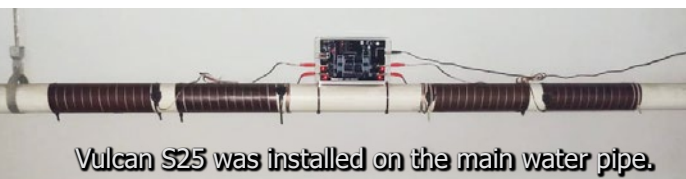

Installation details

Location: IBIS Hotel Surabaya
Indonesia

Model:  S25

Area: water main

Installer: PT Biosolutions
www.biosolutions.co.id

Vulcan effect — before and after

Before installing the Vulcan system, the pipeline had a lot of sedimentation of scale, the client had to do manual cleaning.

After 3 months of Vulcan, it has begun to erode and clean the scale out of the system.

The clients are happy with the performance of Vulcan.

Hot Water Tank

After 3 months scale is no longer forming and the hot water tank is free of scale and sediment.

Hot Water Pipe

After 3 months the rust in the pipe has lightened and the amount of scale is gradually reducing.