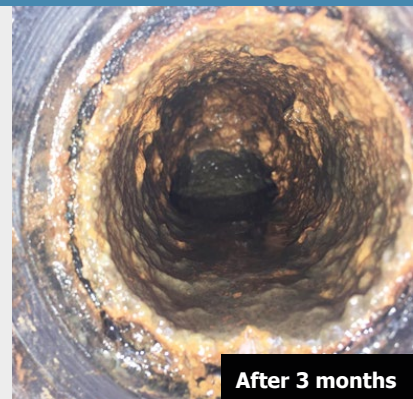

Installation details

Location: IBIS Hotel Surabaya
Indonesia

Model:  S25

Area: water main

Installer: PT Biosolutions
www.biosolutions.co.id

Vulcan effect — before and after

Before installing the Vulcan system, the pipeline had a lot of sedimentation of scale, the client had to do manual cleaning.

After 3 months of Vulcan, it has begun to erode and clean the scale out of the system.

The clients are happy with the performance of Vulcan.

Hot Water Tank

After 3 months scale is no longer forming and the hot water tank is free of scale and sediment.

Hot Water Pipe

After 3 months the rust in the pipe has lightened and the amount of scale is gradually reducing.